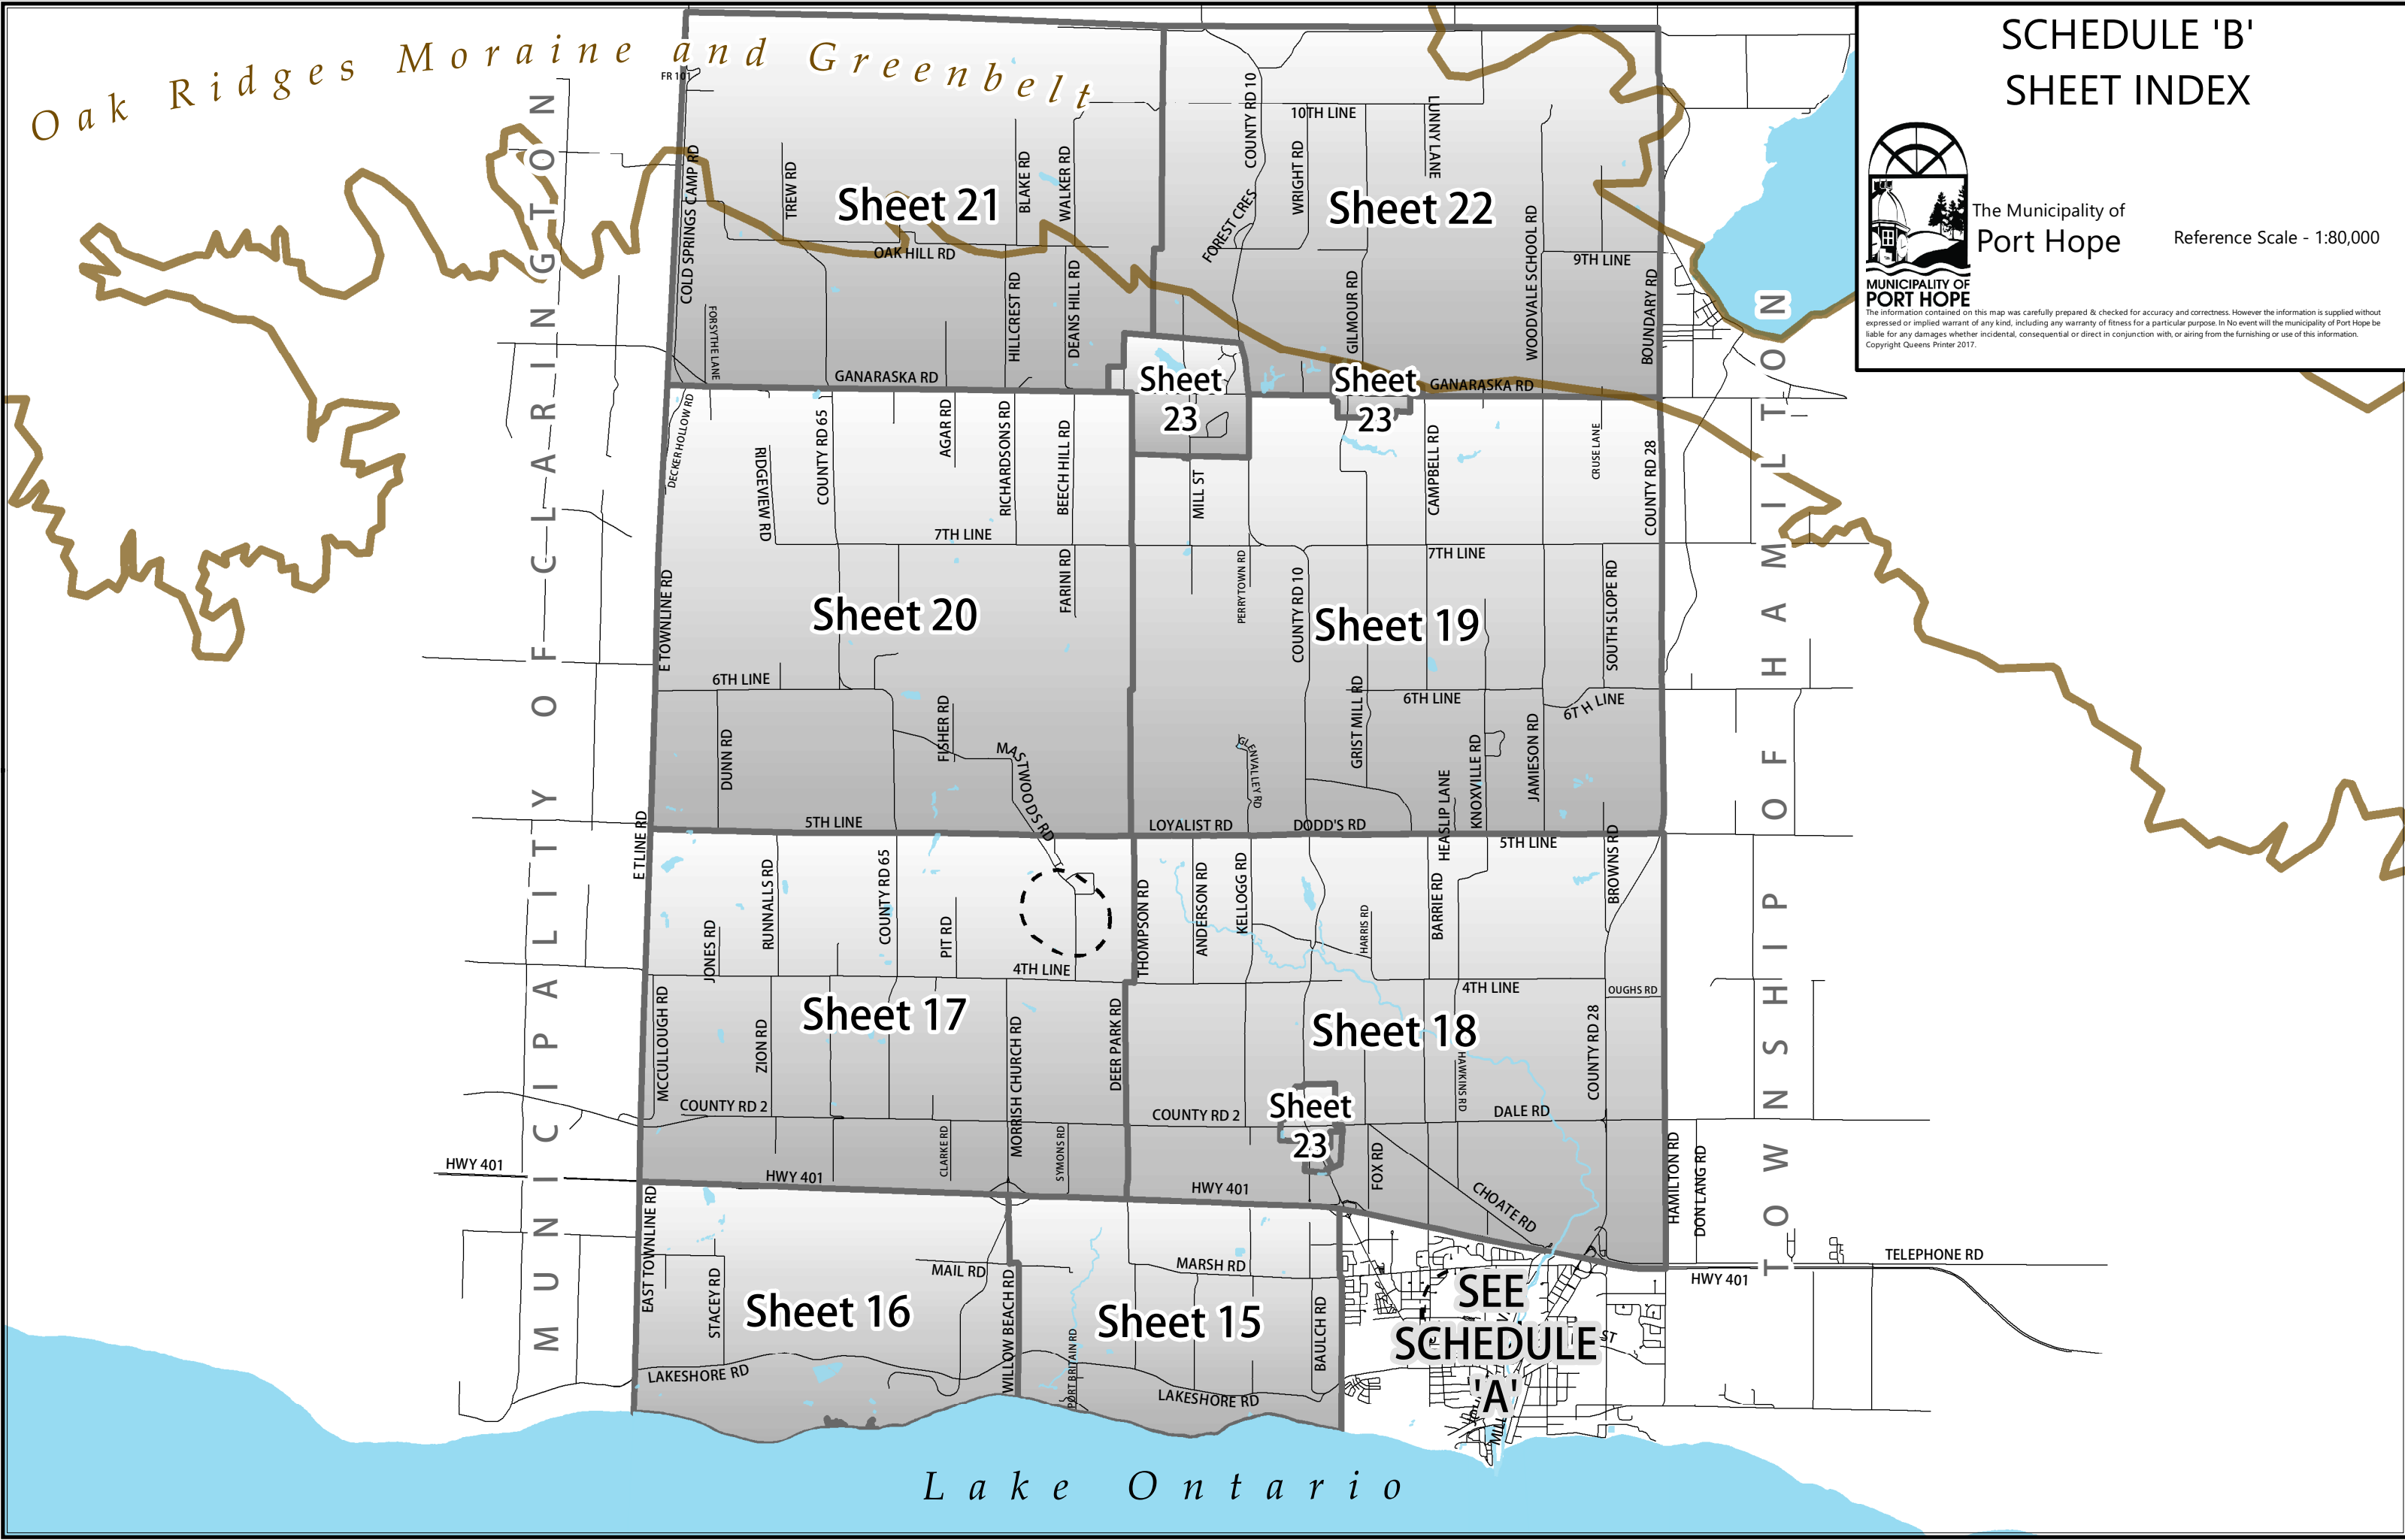

Oak Ridges Moraine and Greenbelt

SCHEDULE 'B' SHEET INDEX

The Municipality of
Port Hope

Reference Scale - 1:80,000

MUNICIPALITY OF
PORT HOPE

Sheet 21

Sheet 22

Sheet 23

Sheet 23

Sheet 20

Sheet 19

Sheet 17

Sheet 18

Sheet 16

Sheet 15

Sheet 23

SEE
SCHEDULE
'A'

Lake Ontario