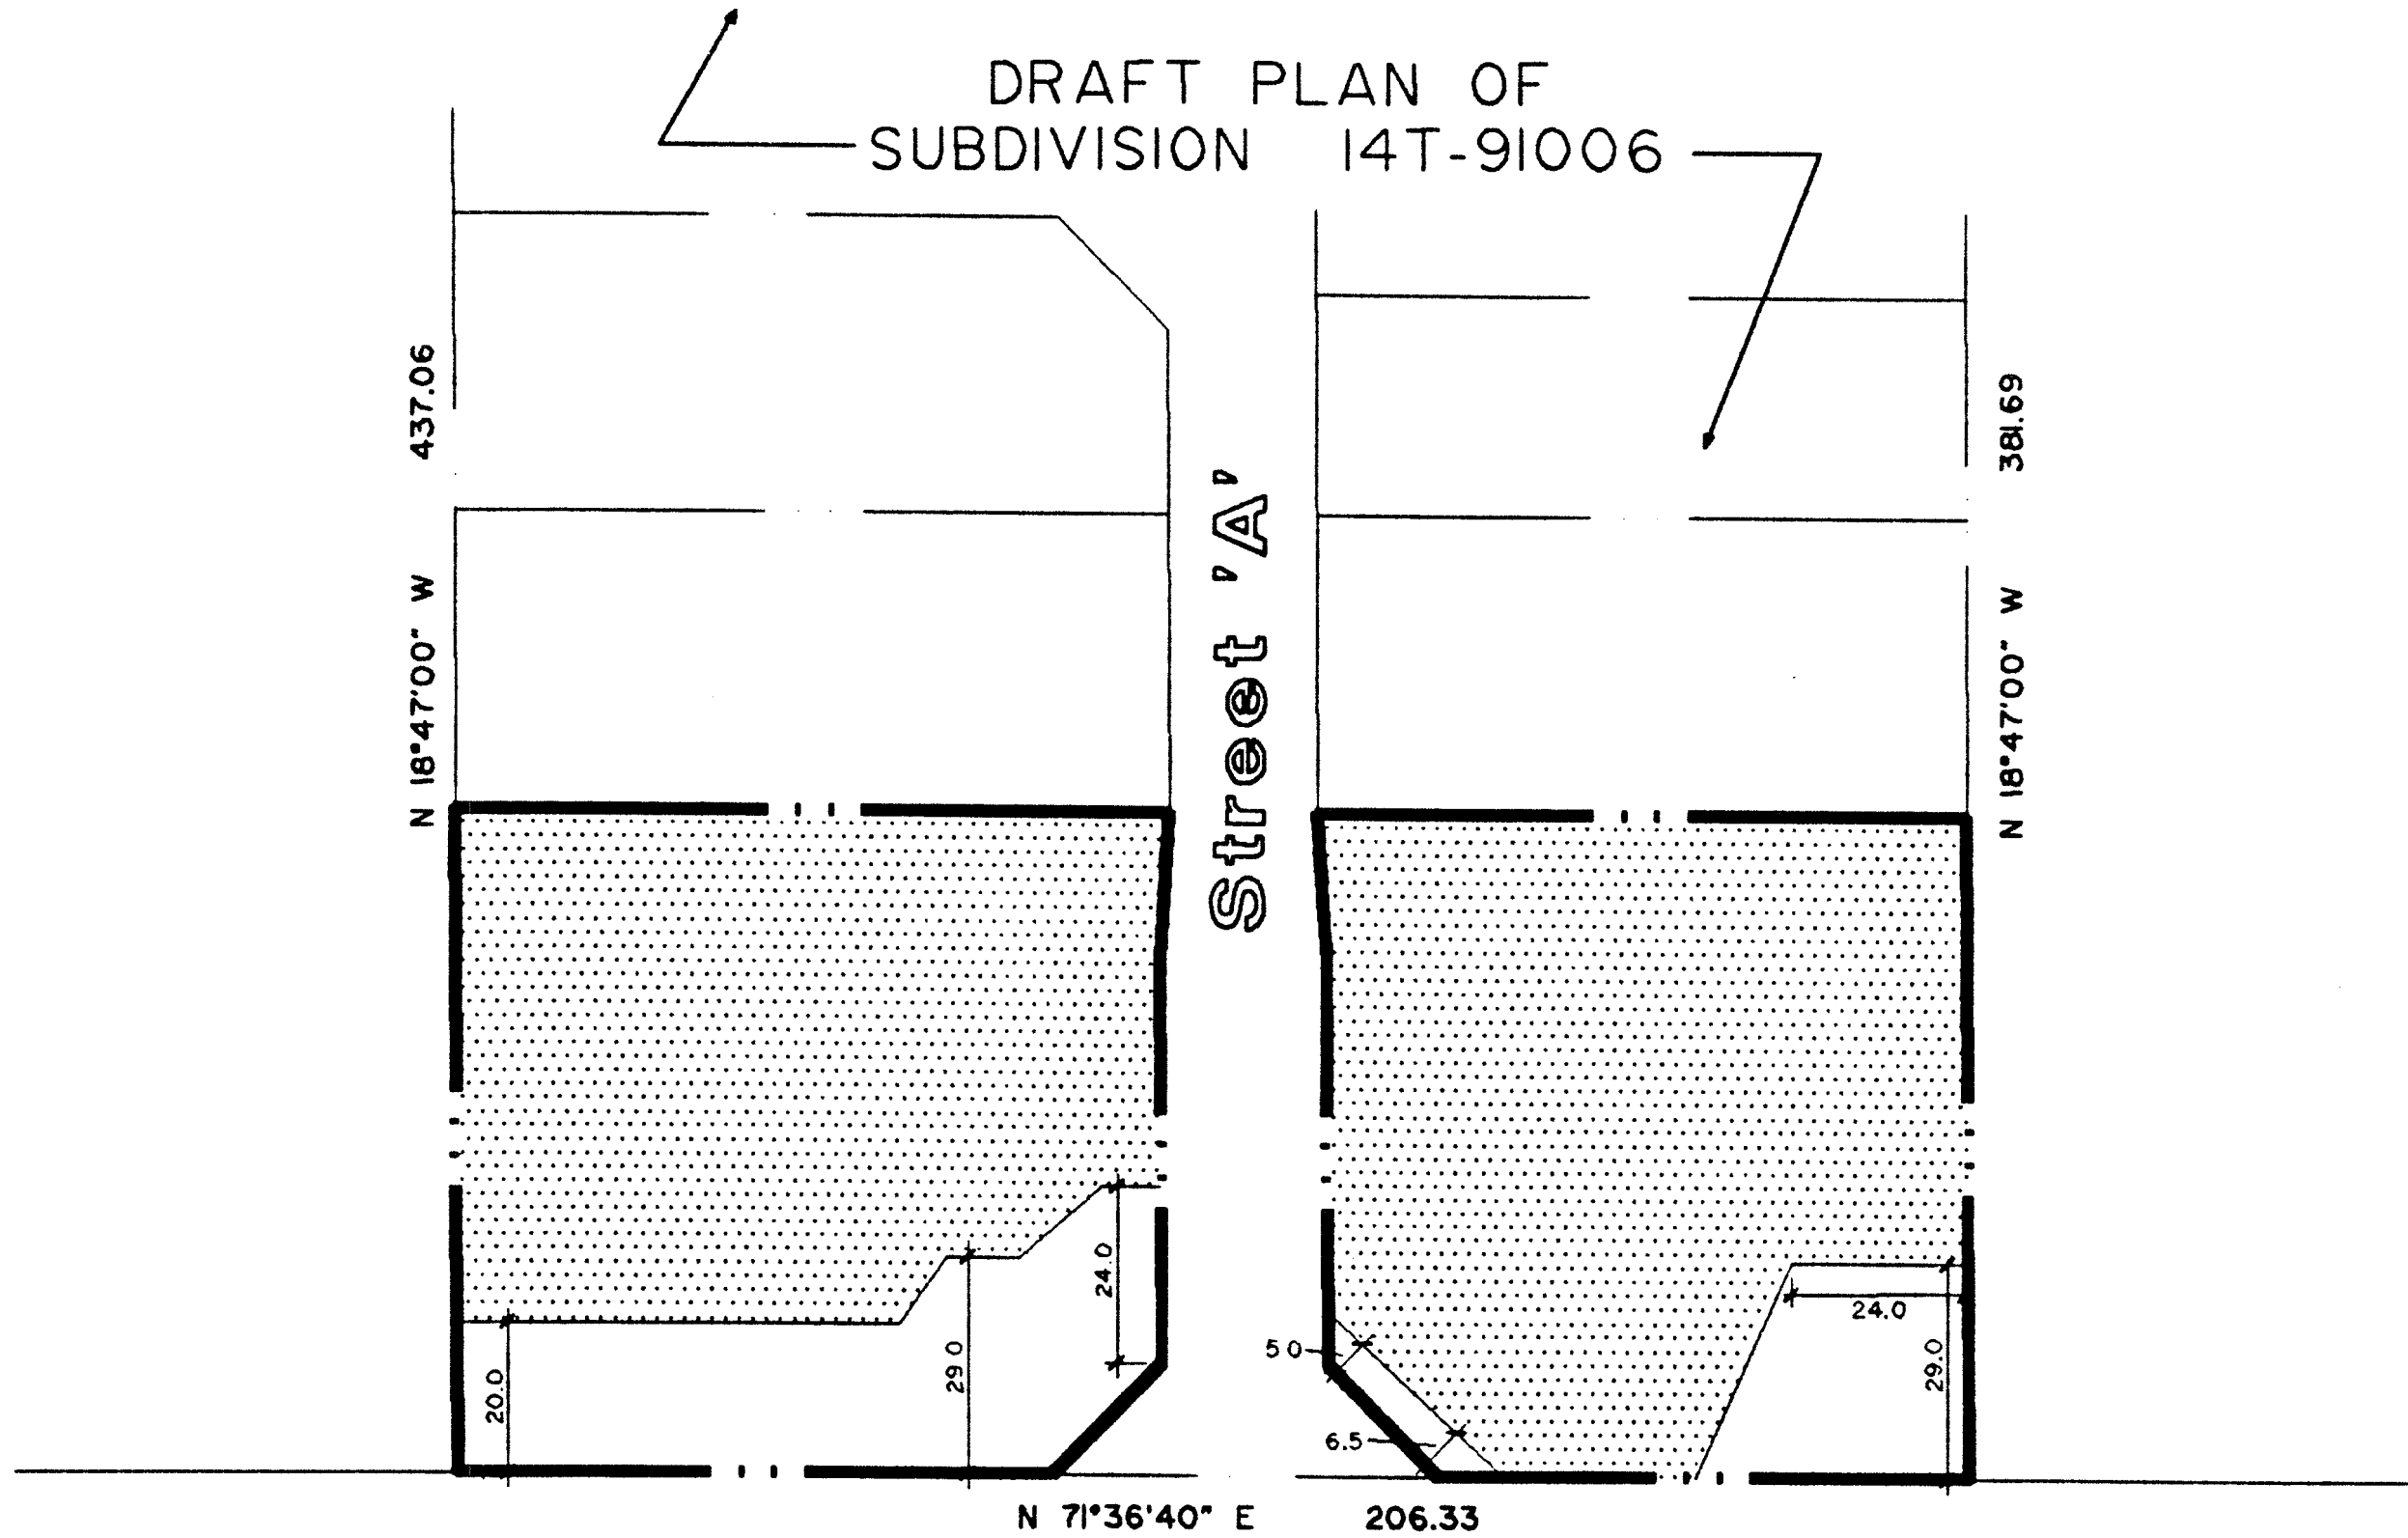

DRAFT PLAN OF
SUBDIVISION 14T-91006

SCHEDULE 'C-14'
ZONING BY-LAW 20/2010

ADOPTED: JUNE 29, 2010
LAST UPDATED: JUNE 29, 2010

JUNE 29, 2010
MAP NOT TO SCALE

THE
MUNICIPALITY
OF
PORT HOPE