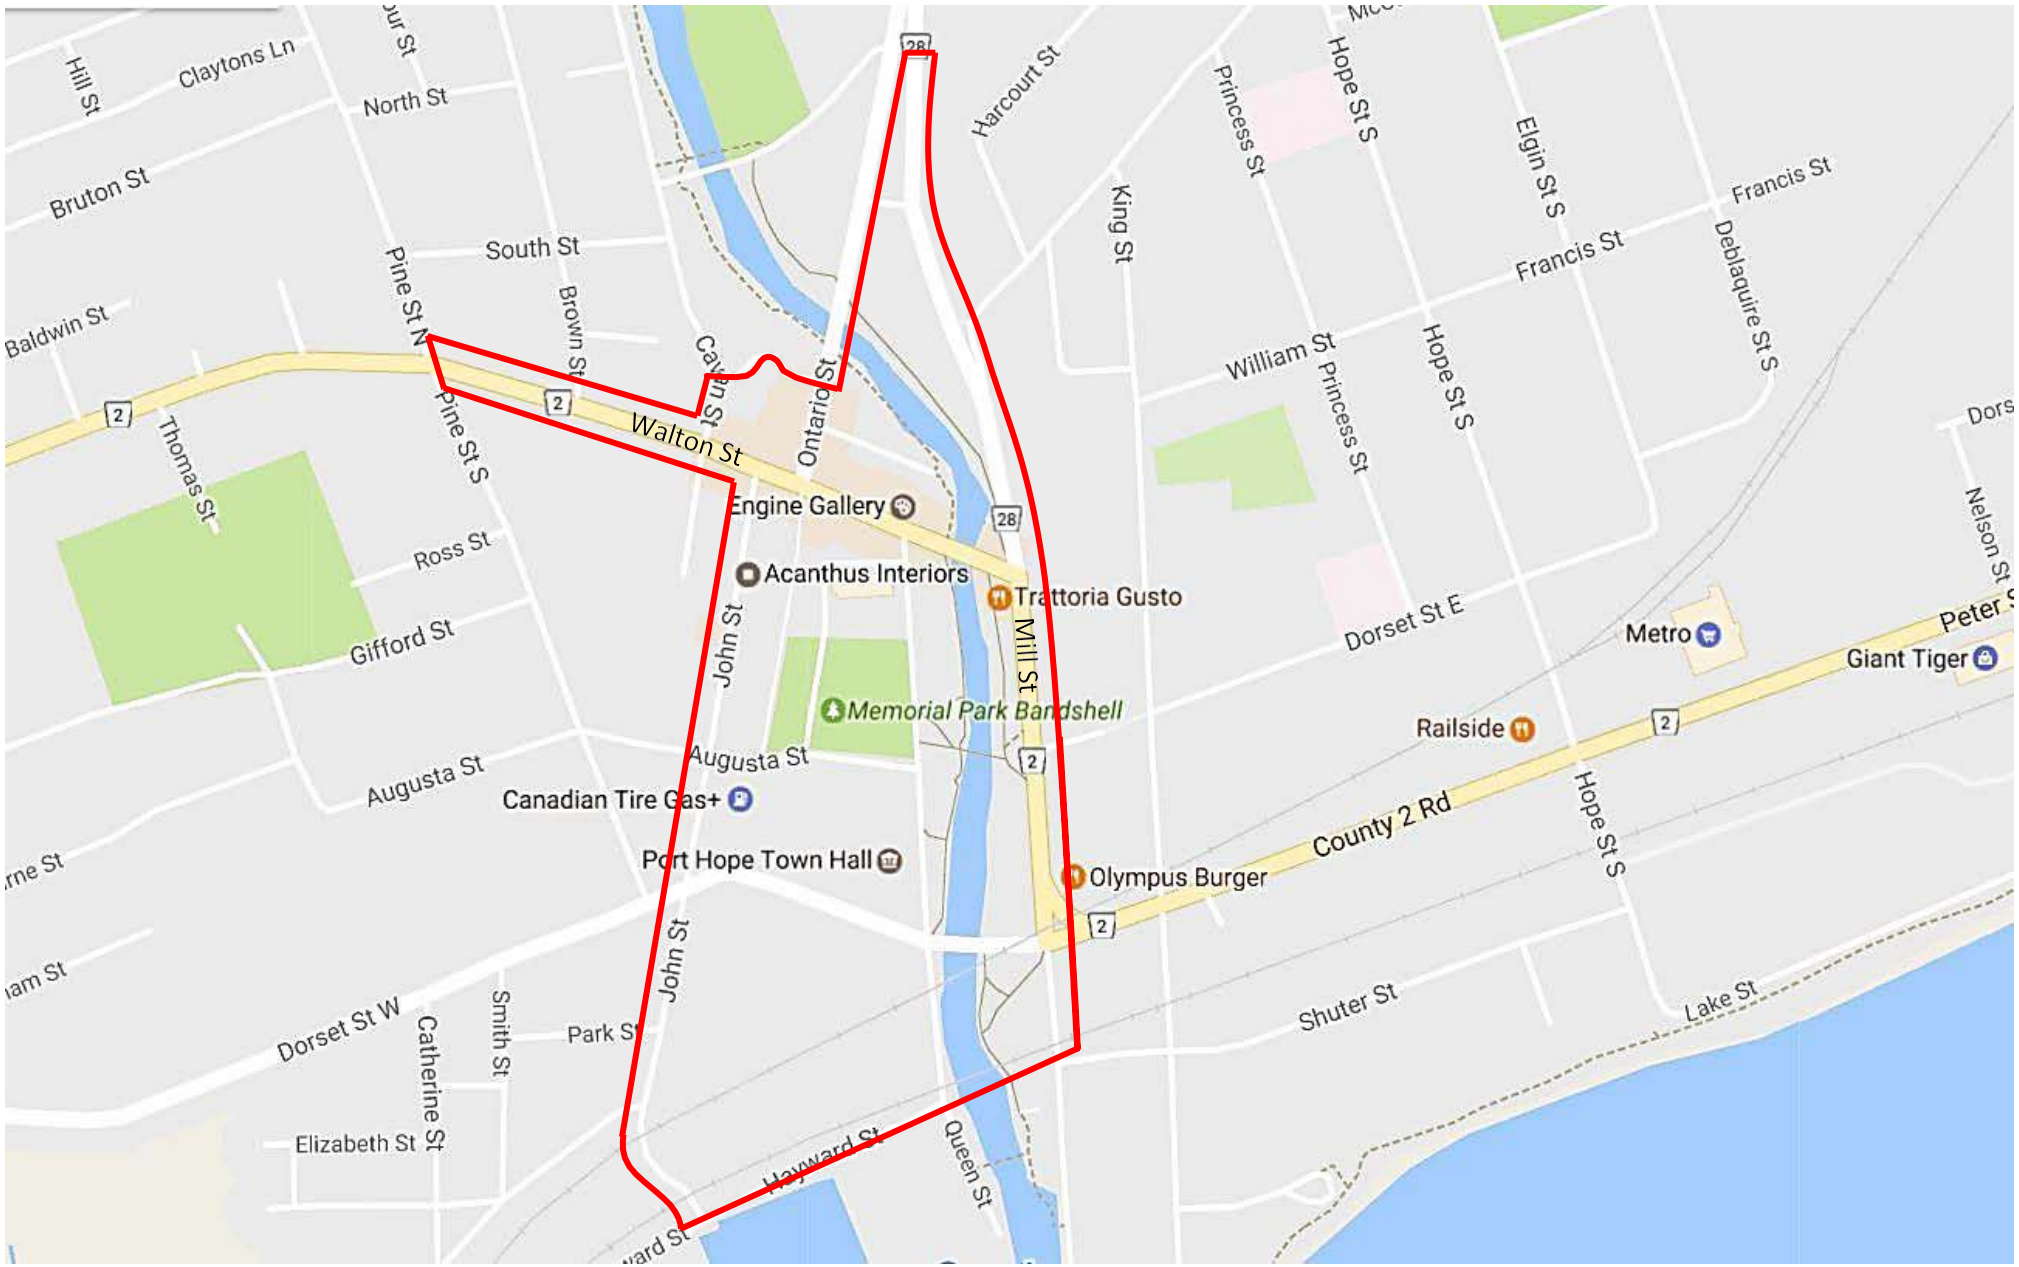

Film Production Resource Guide

Maps and Location Guide

1

Maps

Map #1

Urban Area

HBIA boundaries outlined in red

All properties fronting on the following streets are designated as the Port Hope Heritage Business Improvement Area (HBIA):

Ontario Street	East side from Walton Street to south limit of Barrett Street
Ontario Street	West side from Walton Street to Ganaraska River
Mill Street	Both sides from CNR tracks to south limit of Barrett Street
Queen Street	Both sides from Walton Street to Hayward Street
John Street	Both sides from Walton Street to Hayward Street
Robertson Street	Both sides from John Street to Mill Street
Augusta Street	Both sides from John Street to Queen Street
Brogden's Lane	Both sides from Ontario Street to End
Maitland Street	South side from Cavan Street to Ontario Street
Elias Street	Both sides from Augusta Street to End
Thompson Drive	Both sides from Ontario Street to Mill Street